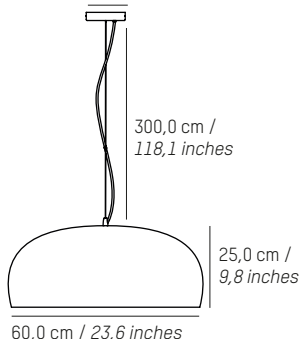

12,0 cm / 4,7 inches

Date		Type	
Project			
Location			
Model#		Quantity	
Specifier			

BRUSH 60

DESIGNER: PIERRE CHARRIÉ

YEAR: 2023

2 YEARS WARRANTY

MATERIAL: ALUMINIUM, STEEL

The Brush collection was born during a workshop in Vietnam with the company Hanoia when designer Pierre Charrié explored the world of lacquered objects. A craft that requires using colour as an essential element of an object, finding its relationship with space and volume.

60,0 cm / 23,6 inches

Height

25,0 cm / 9,8 inches

Weight

4,9 kg / 10,8 lbs

PARCEL LOGISTICS

Box 1/1

61,5 x 61,5 x 35,5cm
24,2 x 24,2 x 14,0 inches
8,8 kg
19,4 lbs

40W max

Recommended bulb

2700K, about 3000lm
H max: 20,0 cm /
7,9 inches

Cable / wire length

300,0 cm
118,1 inches

Cable / wire colour

White

Environment

Indoor

Canopy included

Yes

Canopy shape

Circular

Canopy size

Ø12,0 cm
Ø4,7 inches

Canopy material